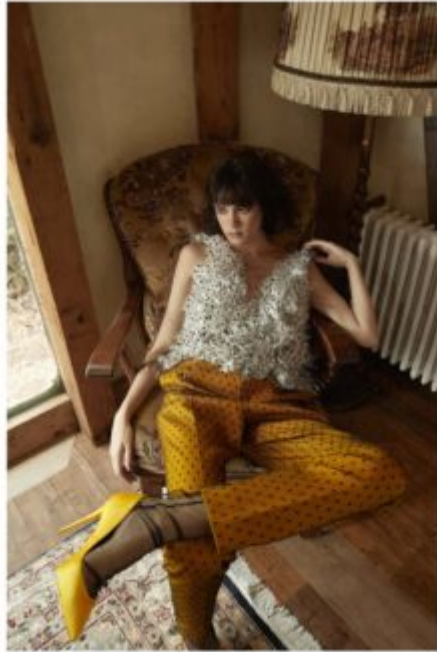

TRUE MODELS

Sasha Kugat

177 | 80 / 60 / 88 / 40 | Brown / Brown

TRUE MODELS

Sasha Kugat

177 | 80 / 60 / 88 / 40 | Brown / Brown

TRUE MODELS

0 2 H U 3

ORGANIC
CULTURAL
FOUNDATION

Sasha Kugat

177 | 80 / 60 / 88 / 40 | Brown / Brown

TRUE MODELS

Sasha Kugat

177 | 80 / 60 / 88 / 40 | Brown / Brown

TRUE MODELS

Sasha Kugat

177 | 80 / 60 / 88 / 40 | Brown / Brown

TRUE MODELS

Sasha Kugat

177 | 80 / 60 / 88 / 40 | Brown / Brown

TRUE MODELS