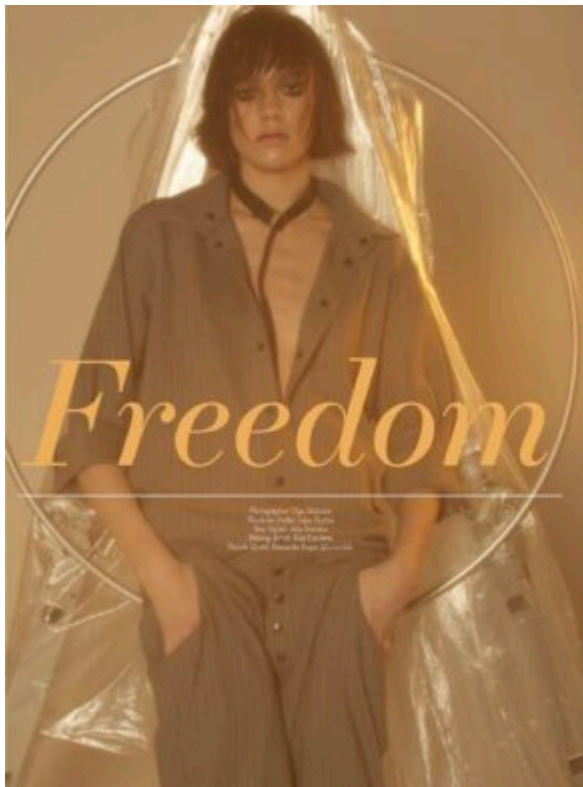

TRUE MODELS

Sasha Kugat

177 | 80 / 60 / 88 / 40 | Brown / Brown

TRUE MODELS

Sasha Kugat

177 | 80 / 60 / 88 / 40 | Brown / Brown

TRUE MODELS

0 2 H U 3

ORGANIC
CULTURAL
FOUNDATION

Sasha Kugat

177 | 80 / 60 / 88 / 40 | Brown / Brown

TRUE MODELS

Sasha Kugat

177 | 80 / 60 / 88 / 40 | Brown / Brown

TRUE MODELS

Sasha Kugat

177 | 80 / 60 / 88 / 40 | Brown / Brown

TRUE MODELS

Sasha Kugat

177 | 80 / 60 / 88 / 40 | Brown / Brown

TRUE MODELS